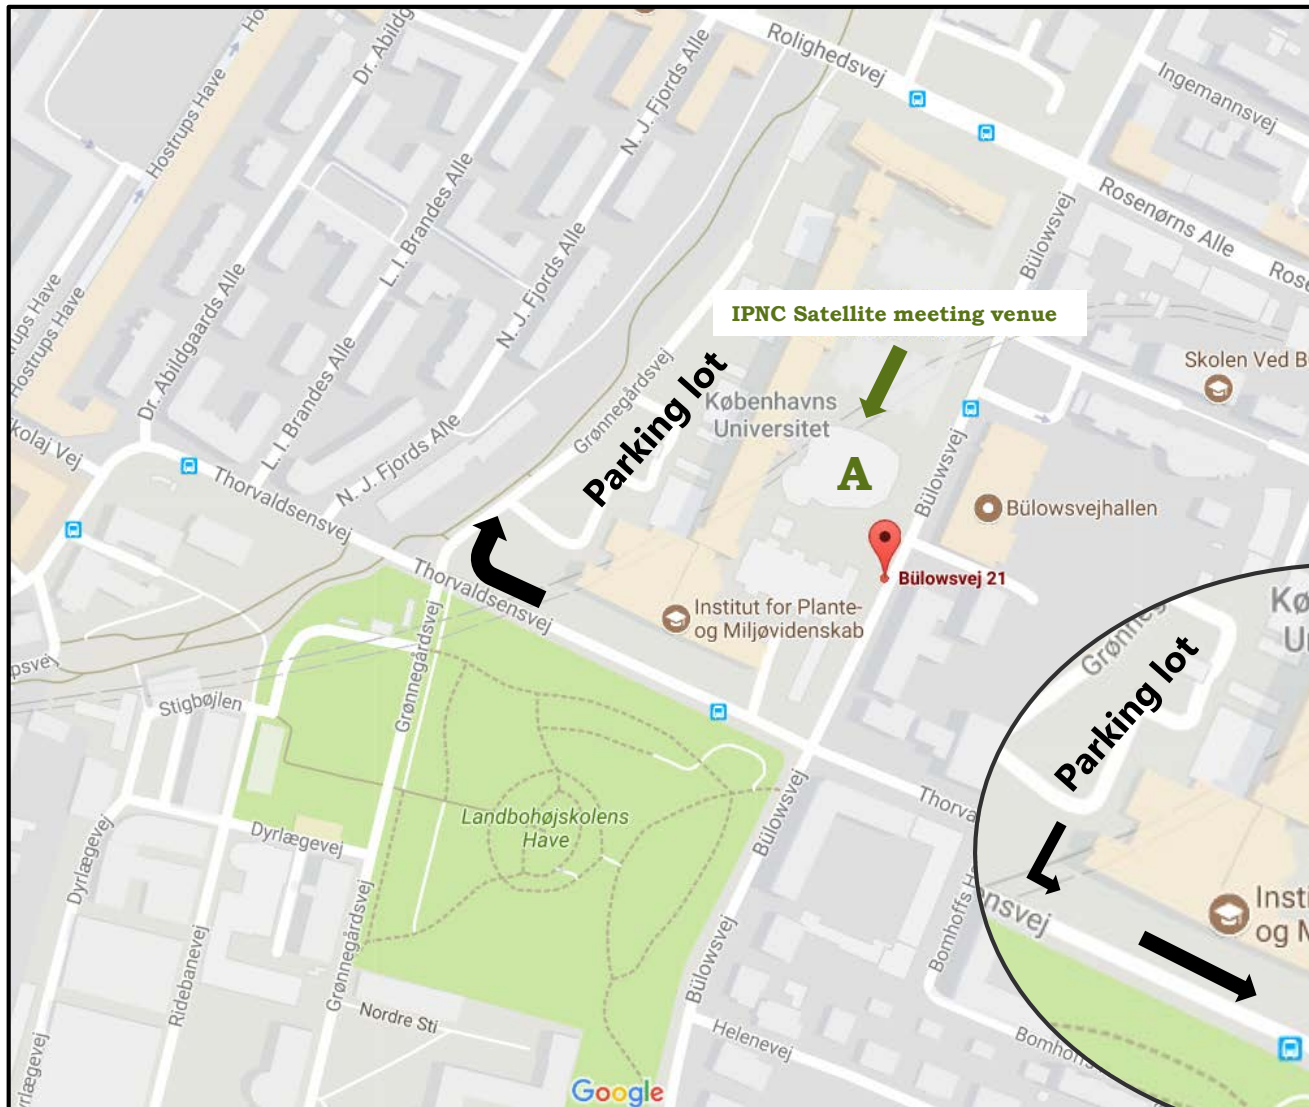

# Parking at the IPNC satellite meeting venue

At the University parking lot you will need a parking ticket.

You can get a **free guest parking card**.

Please contact one of the IPNC staff.

**A** – IPNC Satellite meeting venue:

**Copenhagen Plant Science Centre**  
Bülowsvej 21,  
1871 Frederiksberg C